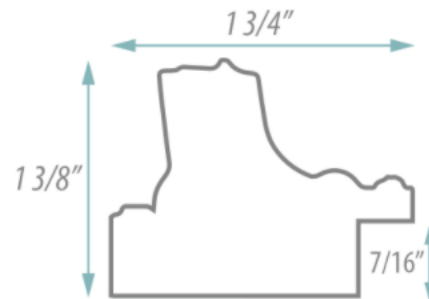

SPECIFICATION SHEET

FRAMED MIRROR

MODEL#: FM 76289-24X40

FRAMED MIRRORS COLLECTION

FEATURES:

- ONE 24X40" HIGH RESOLUTION SILVER PLATE GLASS MIRROR SIZE W/ DECORATIVE FRAME.
- "WALL HUGGER" HANGER FOR MOUNTING INCLUDED.
- STANDARD MOUNTING STYLE IS VERTICAL. FOR HORIZONTAL, PLEASE SPECIFY WHEN ORDERING.
- PACKED IN FOUR WALL (FOLDED DOUBLE WALL) CORRUGATION.
- STYLE: COLONIAL
- COLOR: SILVER
- FINISH: FOIL

MIRROR FINISHES:

- FLAT POLISHED EDGE
- BEVELED EDGE

OVERALL SIZE DIMENSION: 27 1/2" WIDE X 43 1/2" HIGH X 1 3/8" DEEP